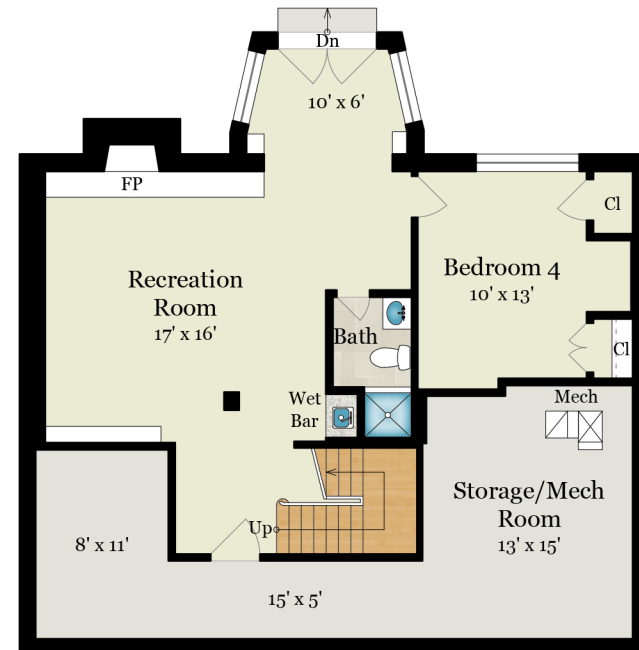

3116 WYNFORD DRIVE

FAIRFAX, VA 22031

**Total Finished
Square Footage: 3,288 SQ FT**

Above-Grade: 2,486 SQ FT Below-Grade: 802 SQ FT

Plus 257 SQ FT Garage on Main Level

Plus 432 SQ FT Storage/Mech Room on Lower Level

Calculated per ANSI Standard Z765-2003.

* Total Finished & Unfinished Square Footage: 3,977 SQ FT

MAIN LEVEL
1,325 SQ FT

UPPER LEVEL
1,161 SQ FT

LOWER LEVEL
802 SQ FT

3116 WYNFORD DRIVE

FAIRFAX, VA 22031