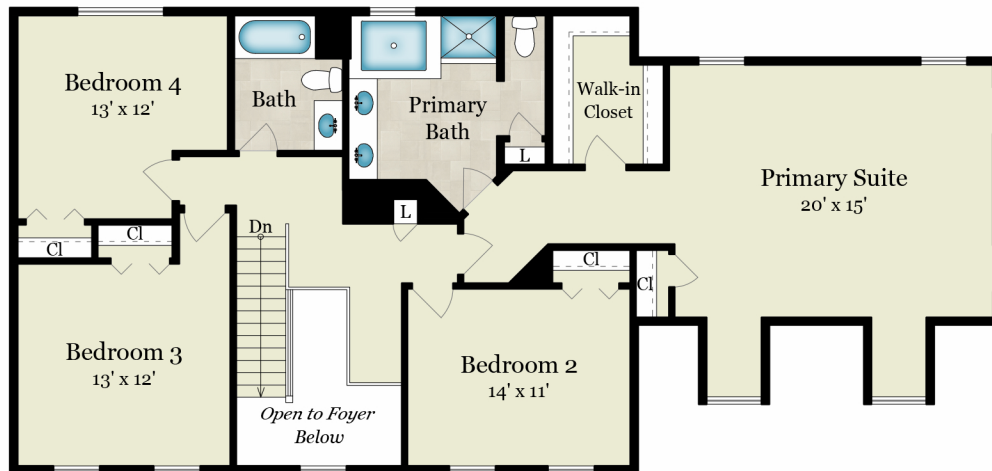

# 43223 KATHLEEN ELIZABETH DRIVE

ASHBURN, VA 20147

Rendering by Floor Plan Visuals.  
All measurements are approximate. While deemed reliable, no information on these floor plans should be relied upon without independent verification.