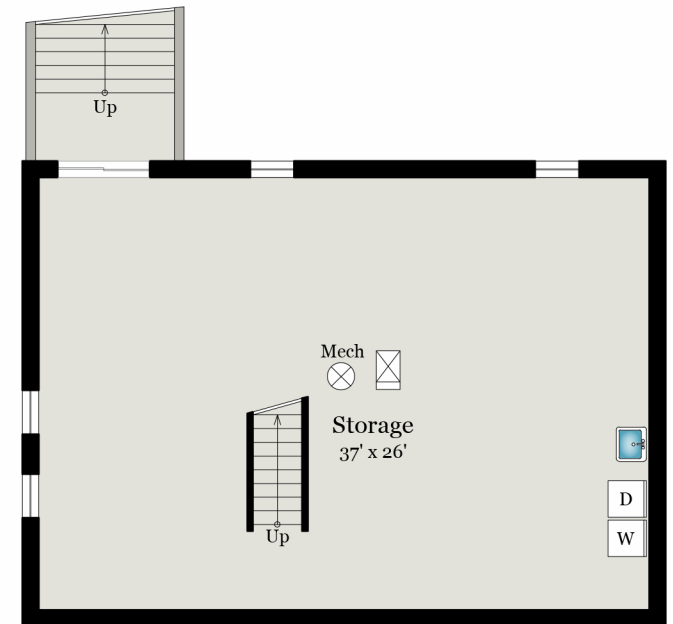

# 43223 KATHLEEN ELIZABETH DRIVE

ASHBURN, VA 20147

Rendering by Floor Plan Visuals.  
All measurements are approximate. While deemed reliable, no information on these floor plans should be relied upon without independent verification.