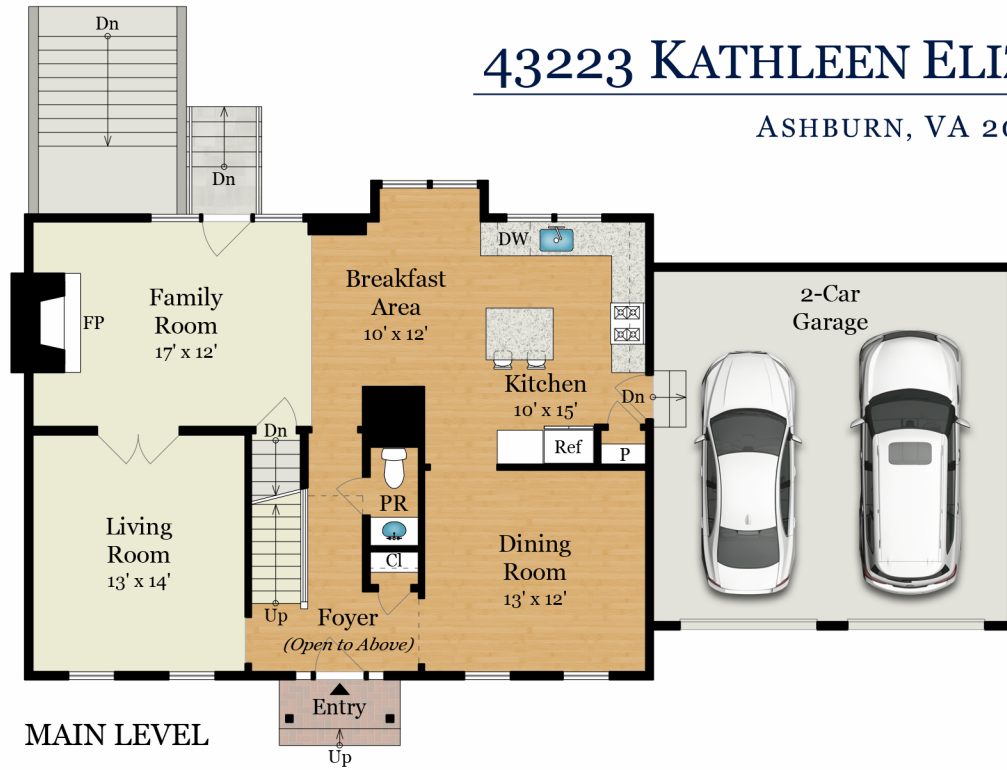

# 43223 KATHLEEN ELIZABETH DRIVE

ASHBURN, VA 20147

Rendering by Floor Plan Visuals.  
All measurements are approximate. While deemed reliable, no information on these floor plans should be relied upon without independent verification.