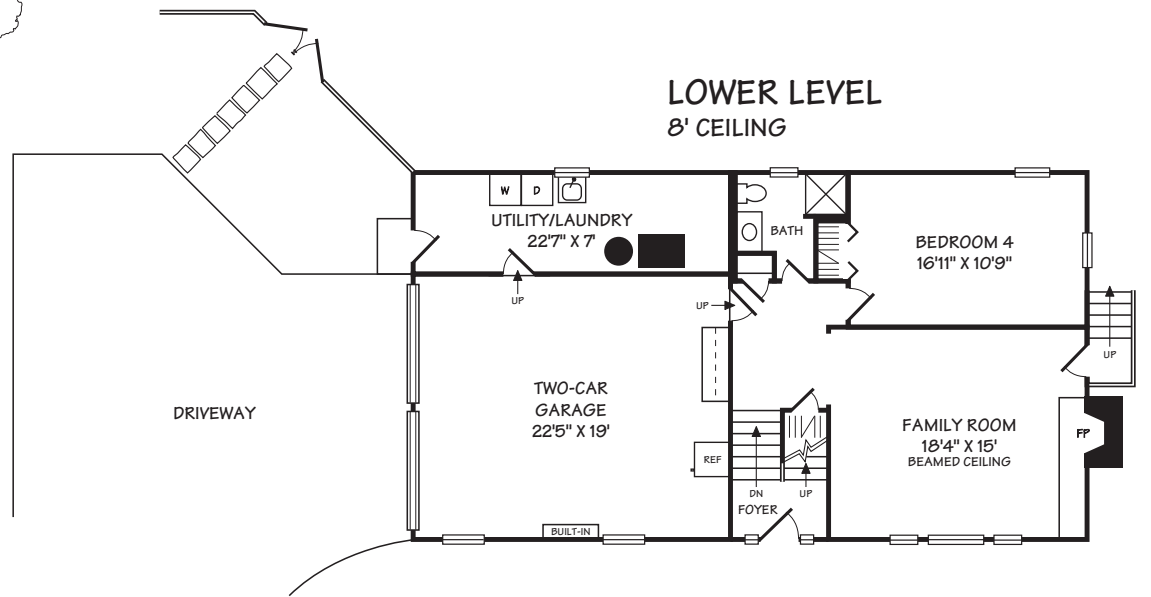

m THE
MUSSE
TEAM

kw UNITED
KELLERWILLIAMS. REALTY

8227 KAY COURT, ANNANDALE, VA

©2022 A. MUSSE

WWW.INTERIORFOOTPRINTS.COM

ALL ILLUSTRATIONS, DIMENSIONS AND SQUARE FOOTAGE ESTIMATES ARE APPROXIMATE AND MAY VARY FROM ACTUAL STRUCTURE. DIMENSIONS HAVE BEEN ROUNDED.